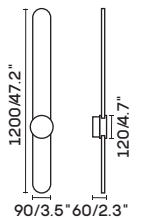

UNO-LL023

- copper
- black rub gold

SMD 18W CRI>80 Driver
Body copper
lampshade silica gel
Light source three-tone light

UNO-LL024

- copper
- black rub gold

SMD 26W CRI>80 Driver
Body copper
lampshade silica gel
Light source three-tone light

UNO-LL025

- copper
- black rub gold

SMD 35W CRI>80 Driver
Body copper
lampshade silica gel
Light source three-tone light