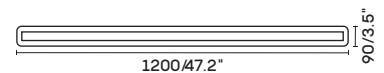

UNO-LL042

- black
- gold

SMD 38W 3000K CRI>85 Driver
Body hardware
lampshade acrylic