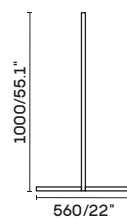

UNO-LL036

● black

○ white

SMD 24W 3000K RGB CRI>85

Body hardware

IP20 85-265V