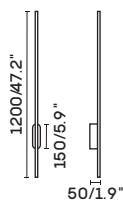

UNO-LL049

- black
- gold

SMD 25W 3000K CRI>85 Driver
Body aluminum
lampshade silica gel