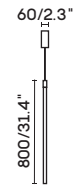

UNO-LL003

- black
- gold

SMD 9W 3000K CRI>85 Driver
Body aluminum