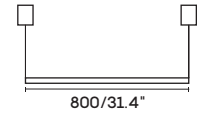

- black
- gold

SMD 24W 3000K CRI>85 Driver
Body aluminum

UNO-LL018

● black

SMD 9W 3000K CRI>85 Driver

Body aluminum

UNO-LL019

● black