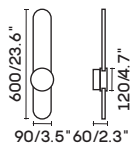

IP20 110-240V

1450/57"
200/7.8"

UNO-LL023

- copper
- black rub gold

SMD 18W CRI>80 Driver
 Body copper
 lampshade silica gel
 Light source three-tone light

UNO-LL024

- copper
- black rub gold

SMD 26W CRI>80 Driver
 Body copper
 lampshade silica gel
 Light source three-tone light