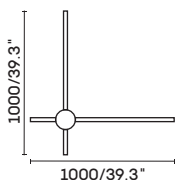

UNO-LL022

● black

SMD 40W 3000K CRI>85 Driver

Body aluminum

IP20 110-240V