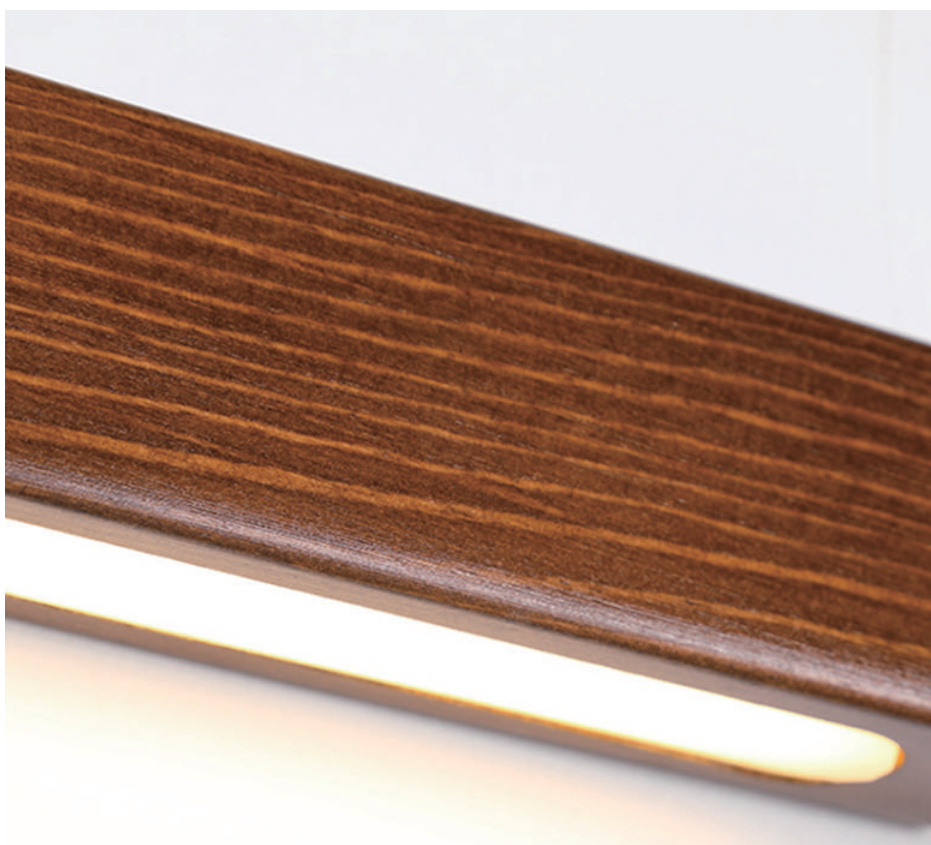

UNO-LL042

- black
- gold

SMD 38W 3000K CRI>85 Driver
 Body hardware
 lampshade acrylic

UNO-LL043

- walnut colour
- wood color

SMD 11W 3000K CRI>85 Driver

Body walnut/wood

lampshade acrylic