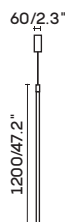

SMD 9W 3000K CRI>85 Driver
Body aluminum

UNO-LL004

- black
- gold

SMD 20W 3000K CRI>85 Driver
Body aluminum

UNO-LL005

- black
- gold

SMD 20W 3000K CRI>85 Driver
Body aluminum

UNO-LL006