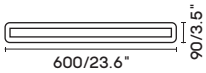

UNO-LL039

- black
- gold

SMD 19W 3000K CRI>85 Driver
Body hardware
lampshade acrylic