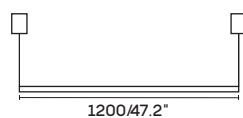

SMD 20W 3000K CRI>85 Driver

Body aluminum

UNO-LL020

● black

SMD 20W 3000K CRI>85 Driver

Body aluminum

UNO-LL021

● black