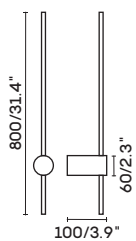

SMD 15W 3000K CRI>85 Driver
Body aluminum

 IP20
  100-240V
  350°

UNO-LL008

● black

SMD 15W 3000K CRI>85 Driver
Body aluminum

UNO-LL009

● black

SMD 20W 3000K CRI>85 Driver
Body aluminum