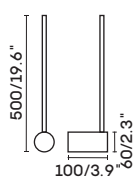

UNO-LL015

● black

SMD 7W RGB CRI>85 Driver
Body aluminum

IP20 100-240V 350°