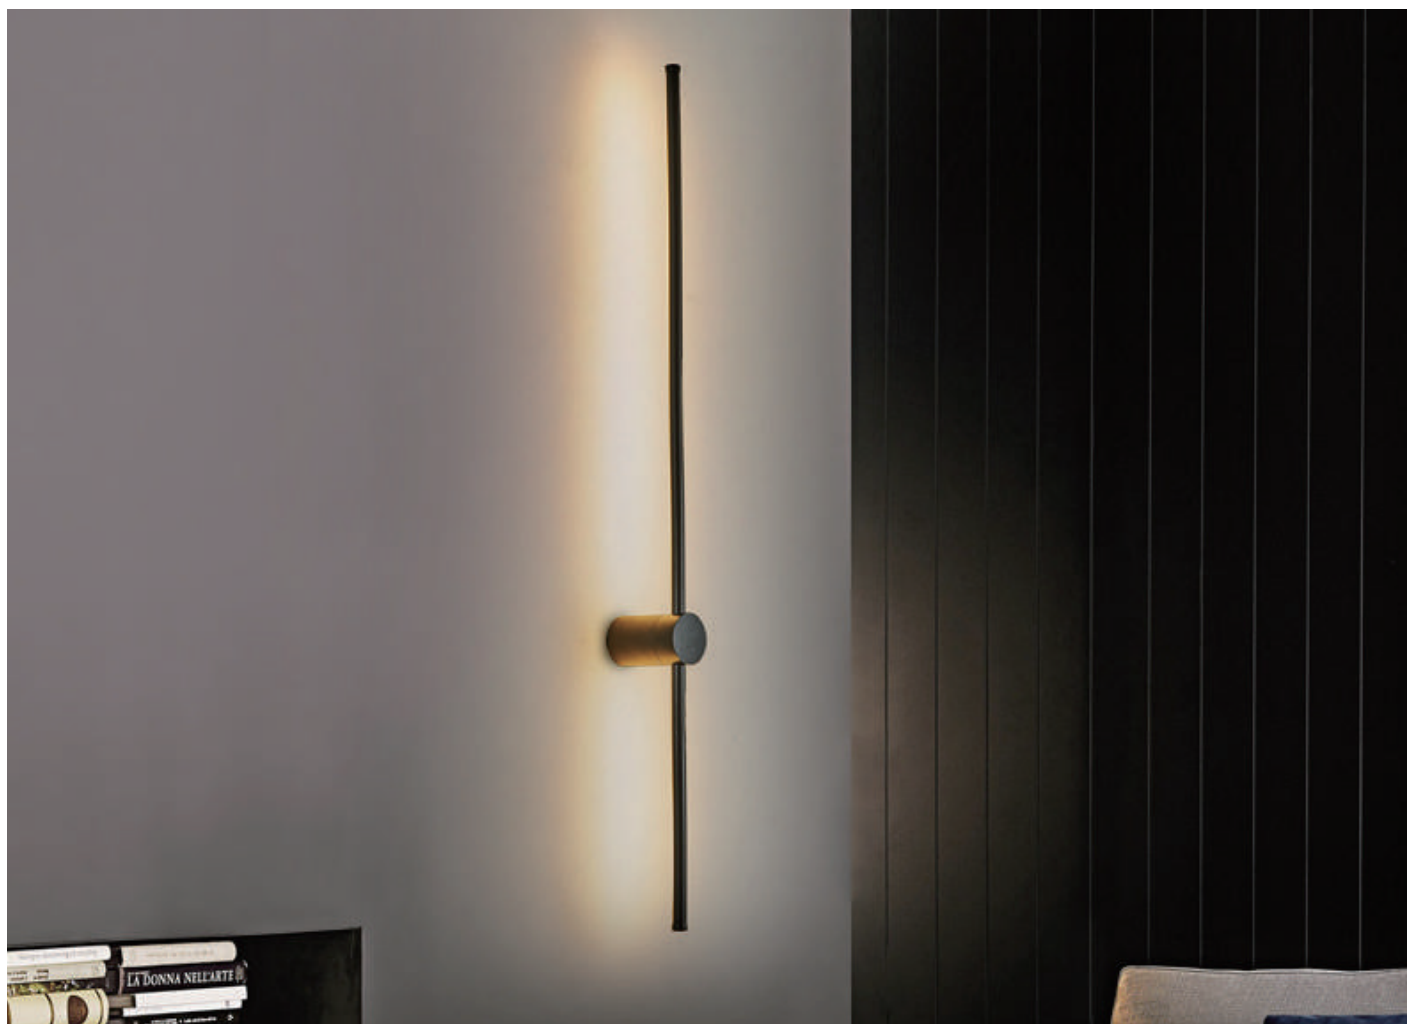

SMD 15W 3000K CRI>85 Driver
Body aluminum

 IP20
  100-240V
  350°

UNO-LL008

● black

SMD 15W 3000K CRI>85 Driver
Body aluminum

UNO-LL009

● black

SMD 20W 3000K CRI>85 Driver
Body aluminum