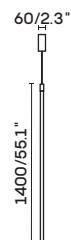

UNO-LL006

- black
- gold

SMD 24W 3000K CRI>85 Driver
Body aluminum