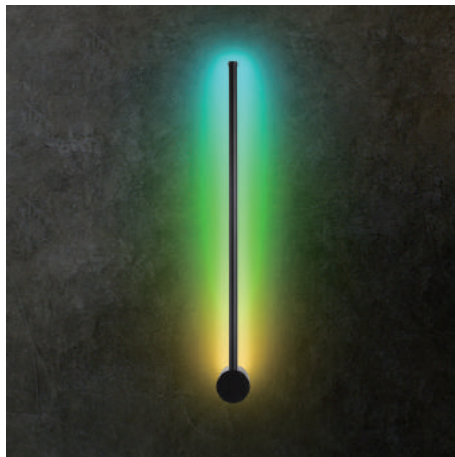

SMD 15W 3000K CRI>85 Driver
Body aluminum

 IP20
  100-240V
  350°

UNO-LL008

● black

SMD 15W 3000K CRI>85 Driver
Body aluminum

UNO-LL009

● black

SMD 20W 3000K CRI>85 Driver
Body aluminum