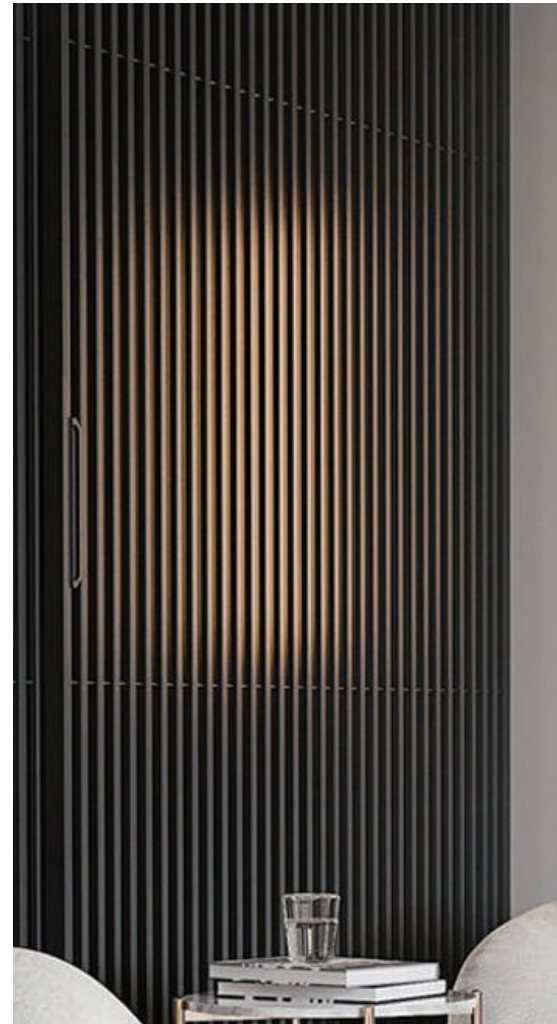

UNO-LL047

- black
- gold

SMD 17W 3000K CRI>85 Driver
Body aluminum
lampshade silica gel