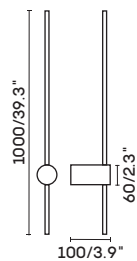

SMD 15W 3000K CRI>85 Driver
Body aluminum

 IP20
  100-240V
  350°

UNO-LL008

● black

SMD 15W 3000K CRI>85 Driver
Body aluminum

UNO-LL009

● black

SMD 20W 3000K CRI>85 Driver
Body aluminum