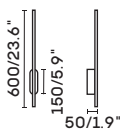

UNO-LL046

- black
- gold

SMD 15W 3000K CRI>85 Driver
Body aluminum
lampshade silica gel