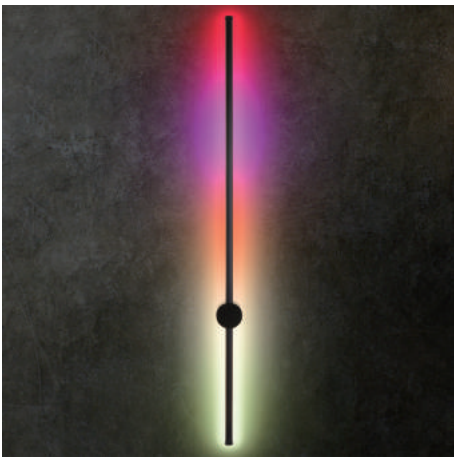

SMD 15W 3000K CRI>85 Driver
Body aluminum

 IP20
  100-240V
  350°

UNO-LL008

● black

SMD 15W 3000K CRI>85 Driver
Body aluminum

UNO-LL009

● black

SMD 20W 3000K CRI>85 Driver
Body aluminum