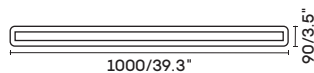

SMD 19W 3000K CRI>85 Driver
 Body hardware
 lampshade acrylic

UNO-LL040

- black
- gold

SMD 24W 3000K CRI>85 Driver
 Body hardware
 lampshade acrylic

UNO-LL041

- black
- gold

SMD 30W 3000K CRI>85 Driver
 Body hardware
 lampshade acrylic