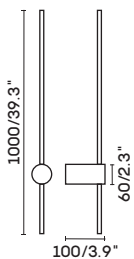

UNO-LL014

● black

SMD 20W RGB CRI>85 Driver
Body aluminum

IP20 100-240V 350°