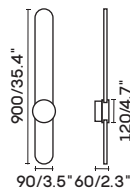

IP20 110-240V

1450/57"
200/7.8"

UNO-LL023

- copper
- black rub gold

SMD 18W CRI>80 Driver
 Body copper
 lampshade silica gel
 Light source three-tone light

UNO-LL024

- copper
- black rub gold

SMD 26W CRI>80 Driver
 Body copper
 lampshade silica gel
 Light source three-tone light