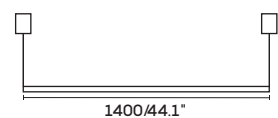

UNO-LL021

● black

SMD 24W 3000K CRI>85 Driver

Body aluminum