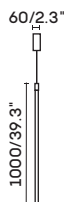

SMD 9W 3000K CRI>85 Driver
Body aluminum

UNO-LL004

- black
- gold

SMD 20W 3000K CRI>85 Driver
Body aluminum

UNO-LL005

- black
- gold

SMD 20W 3000K CRI>85 Driver
Body aluminum

UNO-LL006