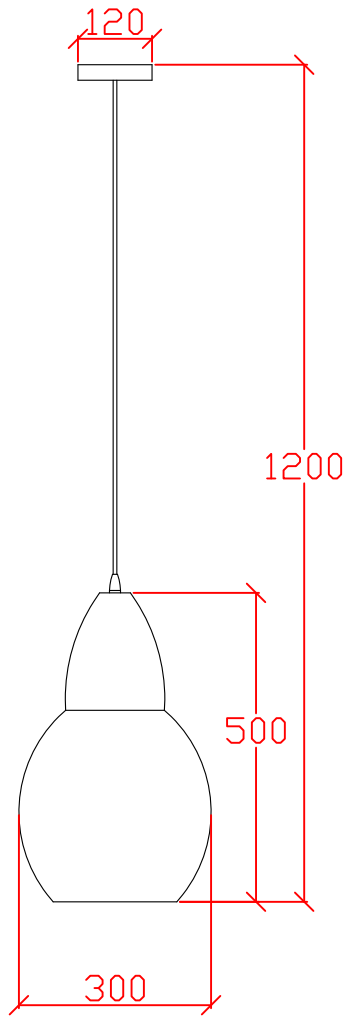

DO NOT SCALE DRAWING

ZONE	REV.	DESCRIPTION	DATE	ISSUE BY
------	------	-------------	------	----------

Remark:

1. Gold tinted glass
2. E27 lamp holder
3. All electrical components are AU/NZ standard

 ZeroUNO ZeroUNO Lighting		Product Name: Glass pendant light	
		Project Name: /-----	
Material:	Unit as below if unmarked: 1. Unit (mm) ;	Producer: Chen Yong	Date 2015-8-5
Weight:		Checker: Sonny Yu	Date 2015-8-5
Finish:	Scale 1: 1	Approved By: /-----	Date: /-----
	  A4	Item No. /-----	Page <u>1</u> OF <u>1</u> Version: A0