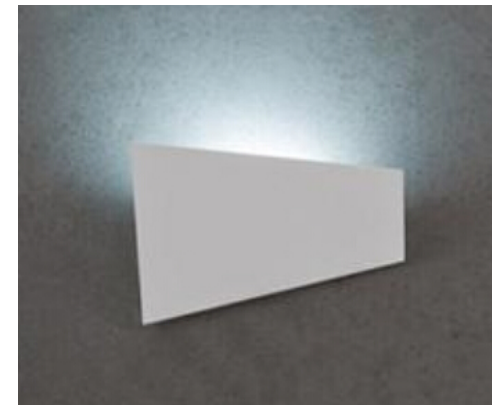

DO NOT SCALE DRAWING

| ZONE | REV. | DESCRIPTION | DATE | ISSUE BY |
|------|------|-------------|------|----------|
|------|------|-------------|------|----------|

Remark:

1. Material: gypsum
2. CREE LED for light source
3. All electrical components are AU/NZ standard
4. Hard wired on back of light

| | | | |
|---|--|------------------------------|---------------|
|  ZeroUNO ZeroUNO Lighting | | Product Name: Cuboid-2 | |
| | | Project Name: /----- | |
| Material: | Unit as below if unmarked: 1. Unit (mm) ; | Producer: Chen Yong | Date 2015-5-5 |
| Weight: | | Checker: Sonny Yu | Date 2015-5-6 |
| Finish: | Scale 1: 1 | Designer: Tracy Cook-Kelland | |
| | | Item No. /----- | Page 1 OF 1 |
| | | | Version: A0 |