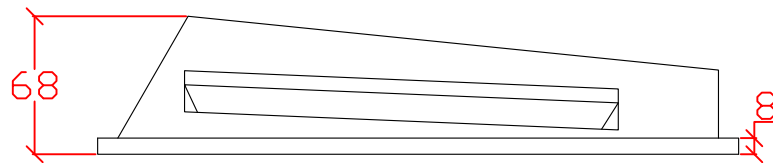

DO NOT SCALE DRAWING

| ZONE | REV. | DESCRIPTION | DATE | ISSUE BY |
|------|------|-------------|------|----------|
|------|------|-------------|------|----------|

Remark:

1. Material: gypsum
2. CREE LED for light source
3. All electrical components are AU/NZ standard
4. Hard wired on back of light