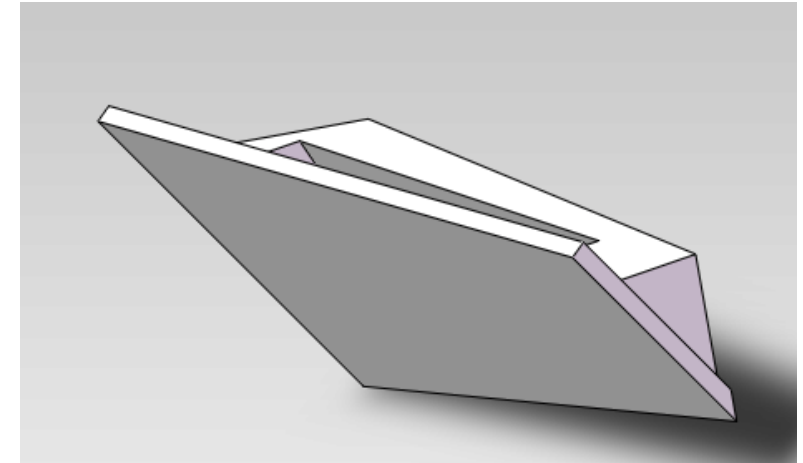

DO NOT SCALE DRAWING

| ZONE | REV. | DESCRIPTION | DATE | ISSUE BY |
|------|------|-------------|------|----------|
|------|------|-------------|------|----------|

Remark:

1. Material: gypsum
2. CREE LED for light source
3. All electrical components are AU/NZ standard
4. Hard wired on back of light

| | | | |
|---|--|------------------------------|---------------|
|  ZeroUNO ZeroUNO Lighting | | Product Name: Cuboid-2 | |
| | | Project Name: /----- | |
| Material: | Unit as below if unmarked: 1. Unit (mm) ; | Producer: Chen Yong | Date 2015-5-5 |
| Weight: | | Checker: Sonny Yu | Date 2015-5-6 |
| Finish: | Scale 1: 1 | Designer: Tracy Cook-Kelland | |
| | | Item No. /----- | Page 1 OF 1 |
| | | | Version: A0 |