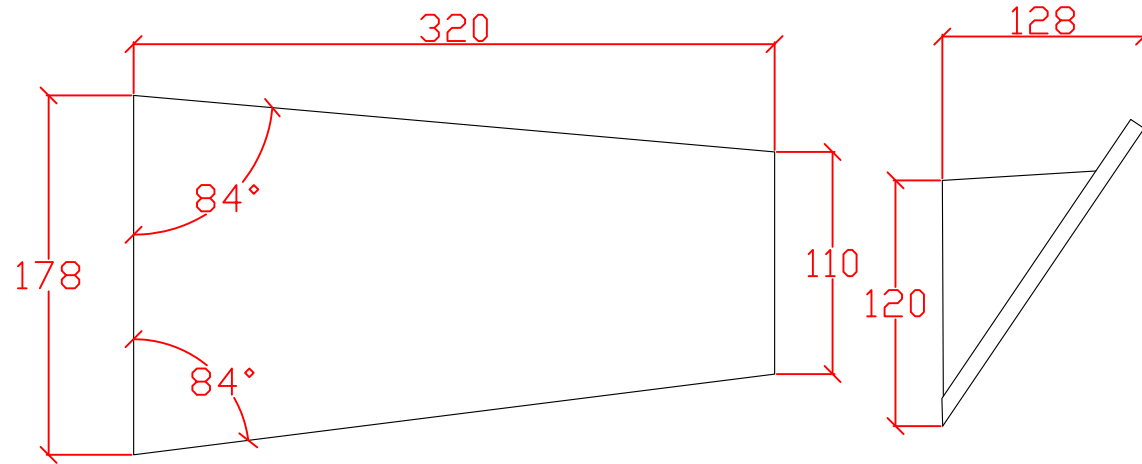

DO NOT SCALE DRAWING

| ZONE | REV. | DESCRIPTION | DATE | ISSUE BY |
|------|------|-------------|------|----------|
|------|------|-------------|------|----------|

Remark:

1. Material: gypsum
2. CREE LED for light source
3. All electrical components are AU/NZ standard
4. Hard wired on back of light