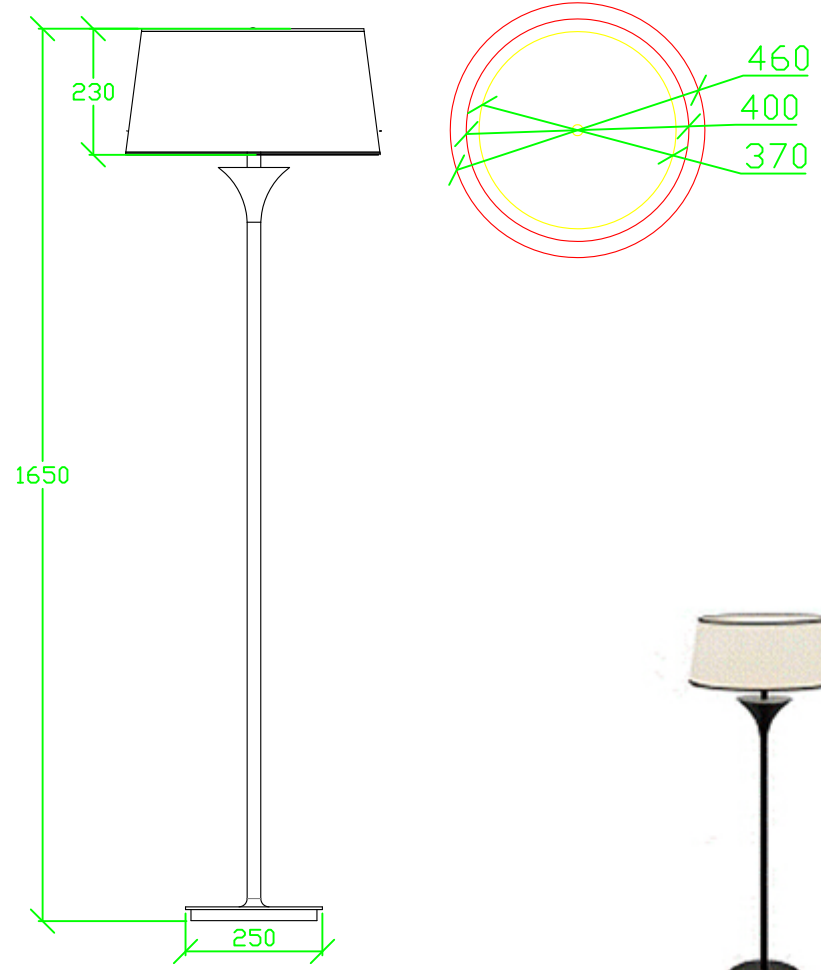

DO NOT SCALE DRAWING

ZONE	REV.	DESCRIPTION	DATE	ISSUE BY
------	------	-------------	------	----------

1. Metal part finish with new DULUX color swatch, Code: Metropolis Bronze-Pearl Satin-971059003
2. Shade fabric from 3 options, bronze bands on top and bottom of shade trim, an opaque PVC on top of shade as diffuser, inset 15mm
3. 1.5m black cord with foot switch on line and AU standard three pin plug, switch to lamp base is 150mm
4. All electrical components are AU/NZ standard, with double insulation protection
5. 1x E27 6W natural white(4000K) LED lamp for light source

		Product Name: CPL Floor light	
		Project Name: <u>CPL</u>	
Material:	Unit as below if unmarked: 1, Unit (mm) ;	Producer: Chen Yong	Date 2014-10-27
Weight:		Checker: Sonny Yu	Date 2014-10-27
Finish:	Scale 1: 1	Approved By:	Date:
		Item No. <u>L-05</u>	Page <u>1</u> OF <u>1</u>
			Version: A1