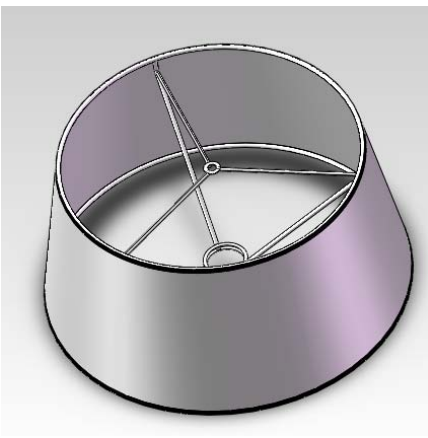

DO NOT SCALE DRAWING

ZONE	REV.	DESCRIPTION	DATE	ISSUE BY
------	------	-------------	------	----------

1. Metal part finish with new DULUX color swatch, Code: Metropolis Bronze-Pearl Satin-971059003
2. Shade fabric from 3 options, bronze bands on top and bottom of shade trim, an opaque PVC on top of shade as diffuser, inset 15mm
3. 1.5m black cord with foot switch on line and AU standard three pin plug, switch to lamp base is 150mm
4. All electrical components are AU/NZ standard, with double insulation protection
5. 1x E27 6W natural white(4000K) LED lamp for light source

		Product Name: CPL Floor light	
		Project Name: <u>CPL</u>	
Material:	Unit as below if unmarked: 1, Unit (mm) ;	Producer: Chen Yong	Date 2014-10-27
Weight:		Checker: Sonny Yu	Date 2014-10-27
Finish:	Scale 1: 1	Approved By:	Date:
		Item No. <u>L-05</u>	Page <u>1</u> OF <u>1</u>
			Version: A1