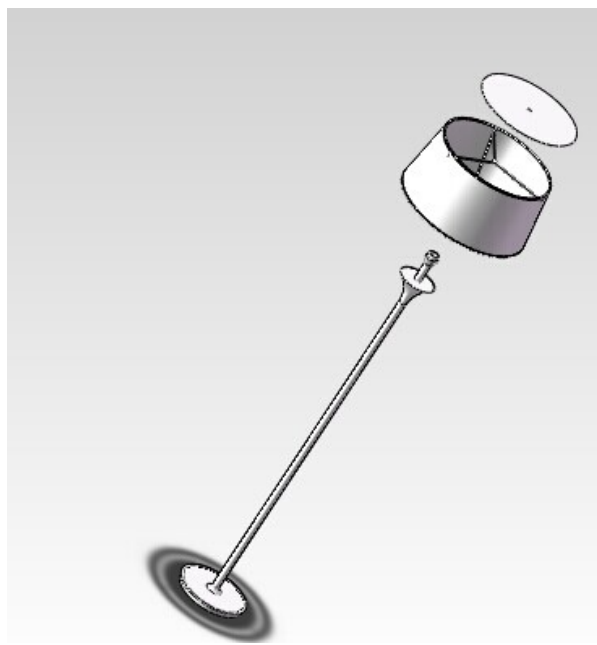

DO NOT SCALE DRAWING

ZONE	REV.	DESCRIPTION	DATE	ISSUE BY
------	------	-------------	------	----------

1. Metal part finish with new DULUX color swatch, Code: Metropolis Bronze-Pearl Satin-971059003
2. Shade fabric from 3 options, bronze bands on top and bottom of shade trim, an opaque PVC on top of shade as diffuser, inset 15mm
3. 1.5m black cord with foot switch on line and AU standard three pin plug, switch to lamp base is 150mm
4. All electrical components are AU/NZ standard, with double insulation protection
5. 1x E27 6W natural white(4000K) LED lamp for light source

		Product Name: CPL Floor light	
		Project Name: <u>CPL</u>	
Material:	Unit as below if unmarked: 1, Unit (mm) ;	Producer: Chen Yong	Date 2014-10-27
Weight:		Checker: Sonny Yu	Date 2014-10-27
Finish:	Scale 1: 1	Approved By:	Date:
		Item No. <u>L-05</u>	Page <u>1</u> OF <u>1</u>
			Version: A1