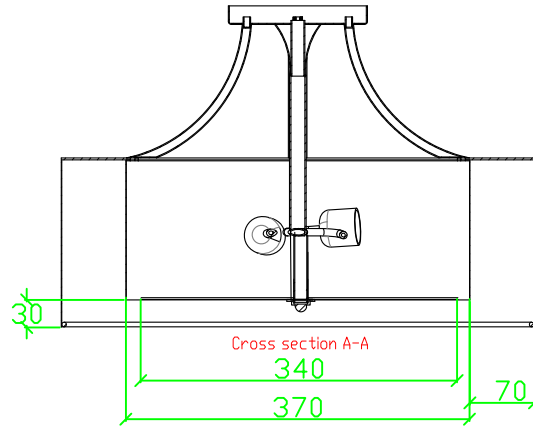

DO NOT SCALE DRAWING

ZONE	REV.	DESCRIPTION	DATE	ISSUE BY
------	------	-------------	------	----------

1. Metal part finish with new DULUX color swatch
2. Four E27 lamp holders inside
3. Inner fabric from 3 options, bronze bands on both top and bottom of shade trim, an opaque PVC cover the inner shade and inset 30mm; Outer fabric in white organza with bronze bands on top and bottom of shade trim. A clear PVC to connect and fix outer shade and inner shade on top side
4. All electrical components are AU/NZ standard, and double insulation protection
5. 4x E27 6W 4000K LED lamps for light sources

		Product Name: CPL Pendant Lamp	
		Project Name: <u>      CPL      </u>	
Material:	Unit as below if unmarked: 1, Unit (mm) :	Producer: Chen Yong	Date 2014-10-24
Weight:		Checker: Sonny Yu	Date 2014-10-25
Finish:	Scale 1: 1	Approved By:	Date:
		Item No. <u>      L-04      </u>	Page <u>  1  </u> OF <u>  1  </u>
			Version: A0