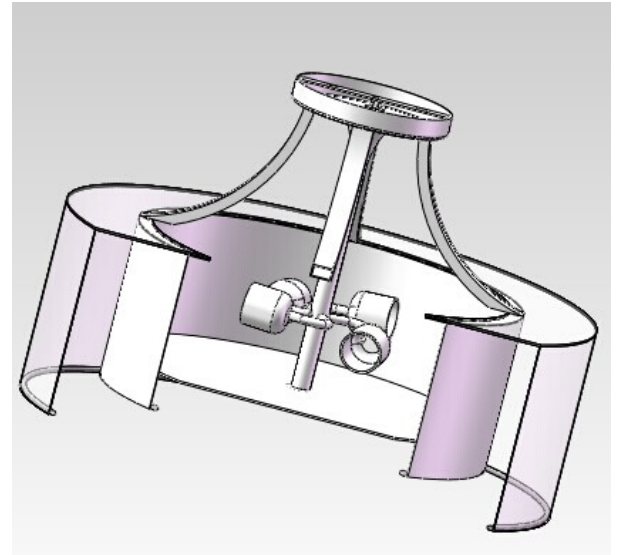

DO NOT SCALE DRAWING

ZONE	REV.	DESCRIPTION	DATE	ISSUE BY
------	------	-------------	------	----------

1. Metal part finish with new DULUX color swatch
2. Four E27 lamp holders inside
3. Inner fabric from 3 options, bronze bands on both top and bottom of shade trim, an opaque PVC cover the inner shade and inset 30mm; Outer fabric in white organza with bronze bands on top and bottom of shade trim. A clear PVC to connect and fix outer shade and inner shade on top side
4. All electrical components are AU/NZ standard, and double insulation protection
5. 4x E27 6W 4000K LED lamps for light sources

		Product Name: CPL Pendant Lamp	
		Project Name: <u>      CPL      </u>	
Material:	Unit as below if unmarked: 1, Unit (mm) :	Producer: Chen Yong	Date 2014-10-24
Weight:		Checker: Sonny Yu	Date 2014-10-25
Finish:	Scale 1: 1	Approved By:	Date:
		Item No. <u>      L-04      </u>	Page <u>  1  </u> OF <u>  1  </u>
			Version: A0