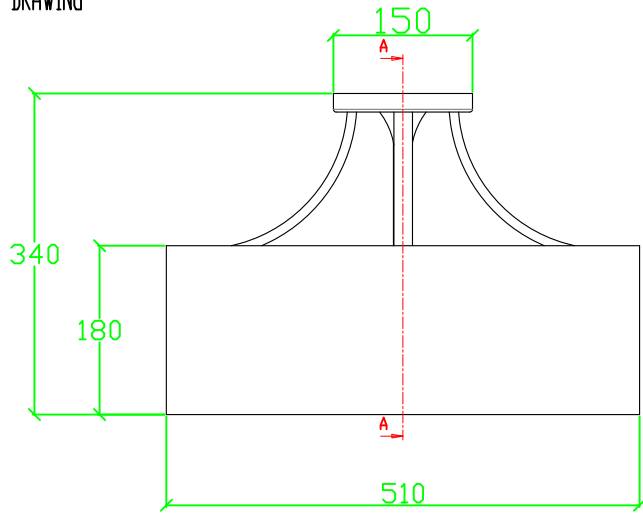

DO NOT SCALE DRAWING

ZONE	REV.	DESCRIPTION	DATE	ISSUE BY
------	------	-------------	------	----------

1. Metal part finish with new DULUX color swatch
2. Four E27 lamp holders inside
3. Inner fabric from 3 options, bronze bands on both top and bottom of shade trim, an opaque PVC cover the inner shade and inset 30mm; Outer fabric in white organza with bronze bands on top and bottom of shade trim. A clear PVC to connect and fix outer shade and inner shade on top side
4. All electrical components are AU/NZ standard, and double insulation protection
5. 4x E27 6W 4000K LED lamps for light sources

		Product Name: CPL Pendant Lamp	
		Project Name: <u>      CPL      </u>	
Material:	Unit as below if unmarked: 1, Unit (mm) :	Producer: Chen Yong	Date 2014-10-24
Weight:		Checker: Sonny Yu	Date 2014-10-25
Finish:	Scale 1: 1	Approved By:	Date:
		Item No. <u>      L-04      </u>	Page <u>  1  </u> OF <u>  1  </u>
			Version: A0