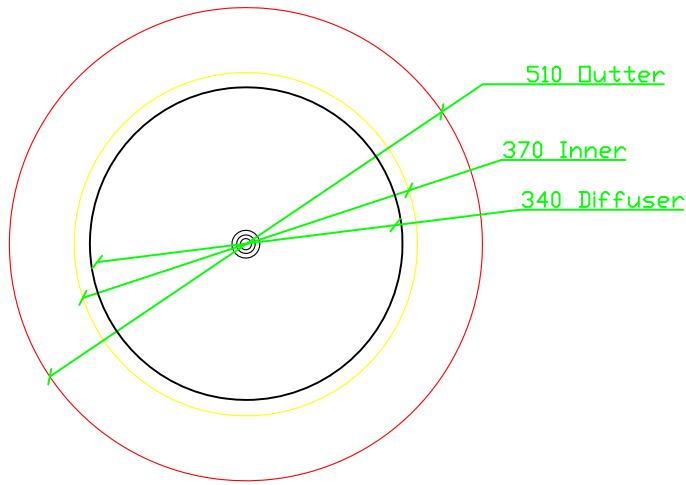

DO NOT SCALE DRAWING

ZONE	REV.	DESCRIPTION	DATE	ISSUE BY
------	------	-------------	------	----------

1. Metal part finish with new DULUX color swatch
2. Four E27 lamp holders inside
3. Inner fabric from 3 options, bronze bands on both top and bottom of shade trim, an opaque PVC cover the inner shade and inset 30mm; Outer fabric in white organza with bronze bands on top and bottom of shade trim. A clear PVC to connect and fix outer shade and inner shade on top side
4. All electrical components are AU/NZ standard, and double insulation protection
5. 4x E27 6W 4000K LED lamps for light sources

		Product Name: CPL Pendant Lamp	
		Project Name: <u>      CPL      </u>	
Material:	Unit as below if unmarked: 1, Unit (mm) :	Producer: Chen Yong	Date 2014-10-24
Weight:		Checker: Sonny Yu	Date 2014-10-25
Finish:	Scale 1: 1	Approved By:	Date:
		Item No. <u>      L-04      </u>	Page <u>  1  </u> OF <u>  1  </u>
			Version: A0