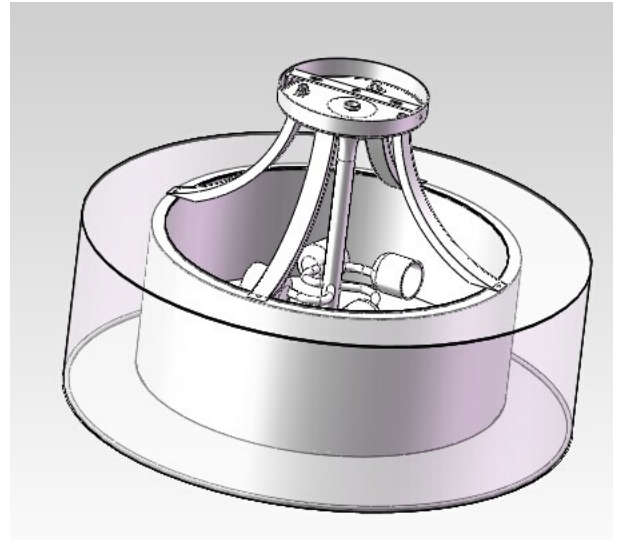

DO NOT SCALE DRAWING

ZONE	REV.	DESCRIPTION	DATE	ISSUE BY
------	------	-------------	------	----------

1. Metal part finish with new DULUX color swatch
2. Four E27 lamp holders inside
3. Inner fabric from 3 options, bronze bands on both top and bottom of shade trim, an opaque PVC cover the inner shade and inset 30mm; Outer fabric in white organza with bronze bands on top and bottom of shade trim. A clear PVC to connect and fix outer shade and inner shade on top side
4. All electrical components are AU/NZ standard, and double insulation protection
5. 4x E27 6W 4000K LED lamps for light sources

		Product Name: CPL Pendant Lamp	
		Project Name: <u>      CPL      </u>	
Material:	Unit as below if unmarked: 1, Unit (mm) :	Producer: Chen Yong	Date 2014-10-24
Weight:		Checker: Sonny Yu	Date 2014-10-25
Finish:	Scale 1: 1	Approved By:	Date:
		Item No. <u>      L-04      </u>	Page <u>  1  </u> OF <u>  1  </u>
			Version: A0