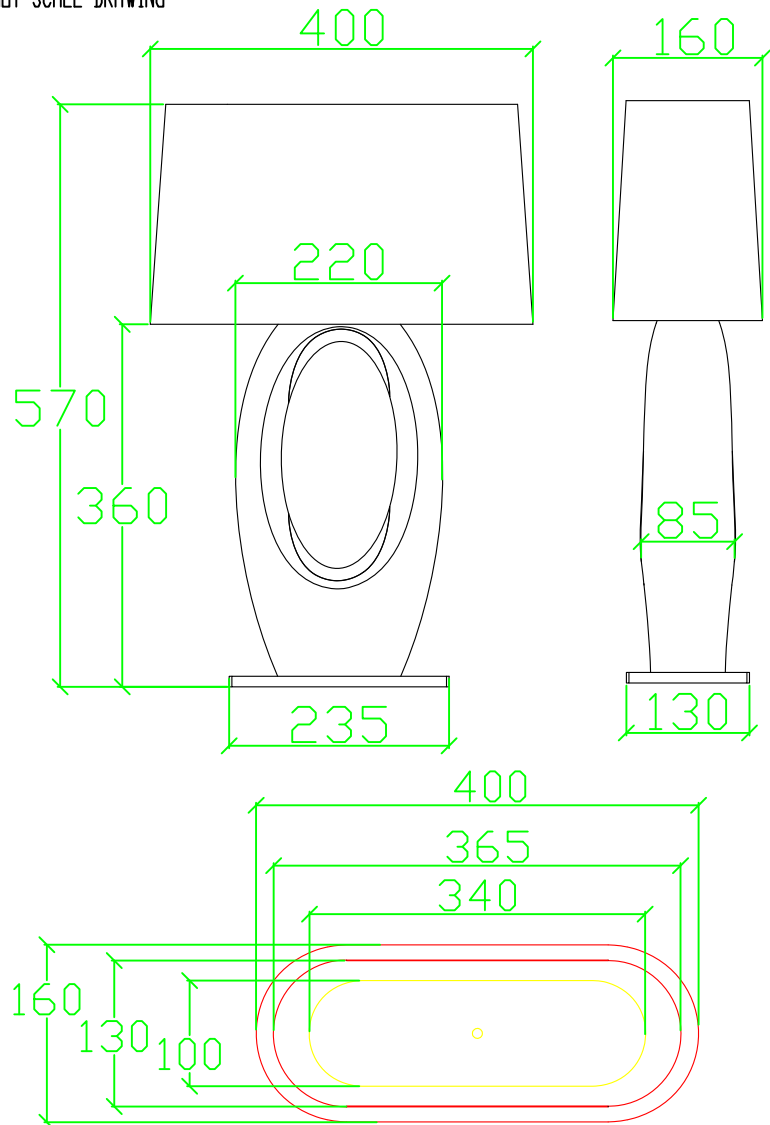

DO NOT SCALE DRAWING

ZONE	REV.	DESCRIPTION	DATE	ISSUE BY
------	------	-------------	------	----------

1. Shade fabric from 3 options, bronze bands on both top and bottom of shade trim
2. Rectangular base plate finish with Coffee Bean of code BR33-011-045, and show natural wood grain
3. Diffuser is opaque PVC, 15mm down from top
4. Metal part finish with new DULUX color swatch, Code: Metropolis Bronze-Pearl Satin-971059003
5. 1.5m black cord with switch on line and three pin AU plug, switch from base 10mm, all electrical components are AU/NZ standard and double insulation
6. Body is solid resin material
7. E27 6W 4000K LED lamp for light source

 ZeroUNO Lighting		Product Name: CPL Bedside table lamp			
		Project Name: _____			
Material:	Unit as below if unmarked: 1. Unit (mm) ;	Producer:	Chen Yong	Date	2014-10-27
Weight:		Checker:	Sonny Yu	Date	2014-10-27
Finish:	Scale 1: 1	Approved By:		Date:	
		Item No.	L-01	Page	1 OF 1
				Version:	A1