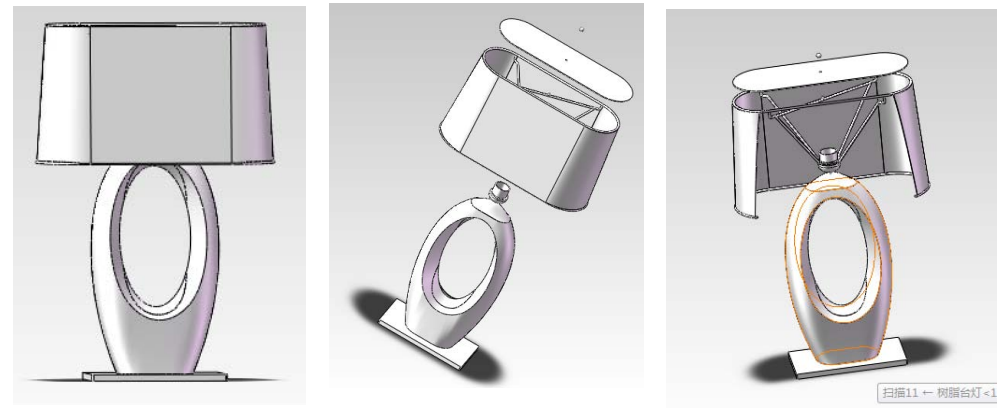

DO NOT SCALE DRAWING

ZONE	REV.	DESCRIPTION	DATE	ISSUE BY
------	------	-------------	------	----------

1. Shade fabric from 3 options, bronze bands on both top and bottom of shade trim
2. Rectangular base plate finish with Coffee Bean of code BR33-011-045, and show natural wood grain
3. Diffuser is opaque PVC, 15mm down from top
4. Metal part finish with new DULUX color swatch, Code: Metropolis Bronze-Pearl Satin-971059003
5. 1.5m black cord with switch on line and three pin AU plug, switch from base 10mm, all electrical components are AU/NZ standard and double insulation
6. Body is solid resin material
7. E27 6W 4000K LED lamp for light source

 ZeroUNO Lighting		Product Name: CPL Bedside table lamp			
		Project Name: _____			
Material:	Unit as below if unmarked: 1. Unit (mm) ;	Producer:	Chen Yong	Date	2014-10-27
Weight:		Checker:	Sonny Yu	Date	2014-10-27
Finish:	Scale 1: 1	Approved By:		Date:	
		Item No.	L-01	Page	1 OF 1
				Version:	A1