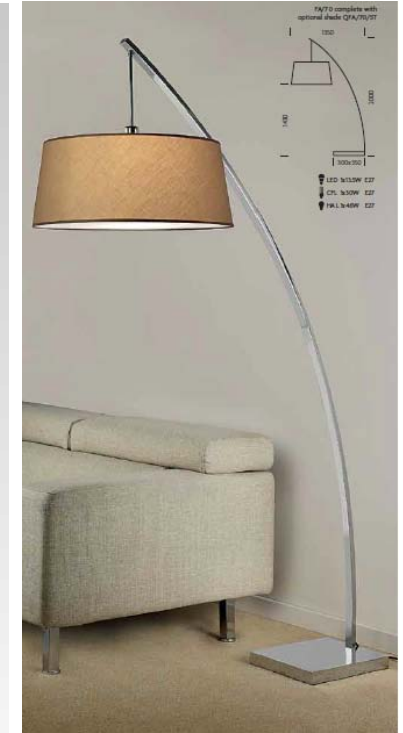

DO NOT SCALE DRAWING

Remark:

1. Bright chrome for metal parts, shade TBA
2. 1x E27 lamp holder, E27 6W LED bulb for light source
3. 1.5m white cord with foot swith on line, off base 30mm, three pin side entry wall plug
4. All electrical components are AU/NZ standard

ZONE	REV.	DESCRIPTION	DATE	ISSUE BY
------	------	-------------	------	----------

 ZeroUNO ZeroUNO Lighting		Product Name:			
		Project Name: /-----			
Material:	Unit as below if unmarked: 1, Unit (mm) ;	Producer:	Chen Yong	Date	2015-6-12
Weight:		Checker:	Sonny Yu	Date	2015-6-12
Finish:	Scale 1: 1	Desiner:	Track Cook-Kelland	Item No.	Page <u>1</u> OF <u>1</u>
				Version:	A0