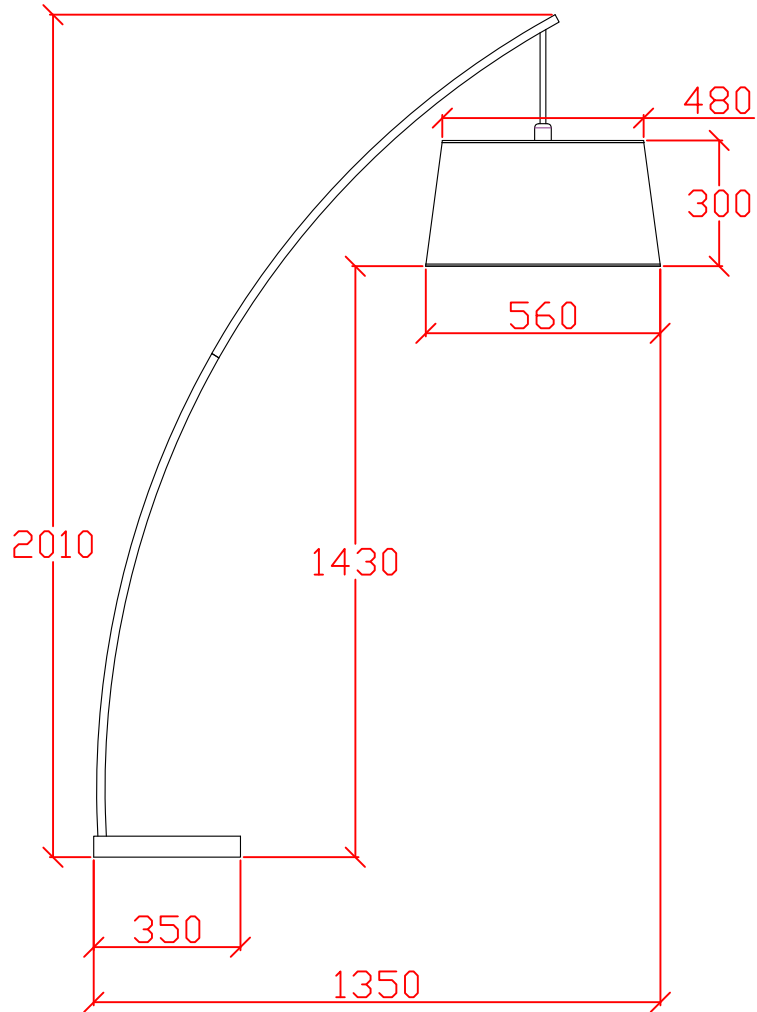

DO NOT SCALE DRAWING

Remark:

1. Bright chrome for metal parts, shade TBA
2. 1x E27 lamp holder, E27 6W LED bulb for light source
3. 1.5m white cord with foot swith on line, off base 30mm, three pin side entry wall plug
4. All electrical components are AU/NZ standard

ZONE	REV.	DESCRIPTION	DATE	ISSUE BY
------	------	-------------	------	----------

 ZeroUNO ZeroUNO Lighting		Product Name:			
		Project Name: /-----			
Material:	Unit as below if unmarked: 1, Unit (mm) ;	Producer:	Chen Yong	Date	2015-6-12
Weight:		Checker:	Sonny Yu	Date	2015-6-12
Finish:	Scale 1: 1	Desiner:	Track Cook-Kelland	Item No.	Page <u>1</u> OF <u>1</u>
				Version:	A0