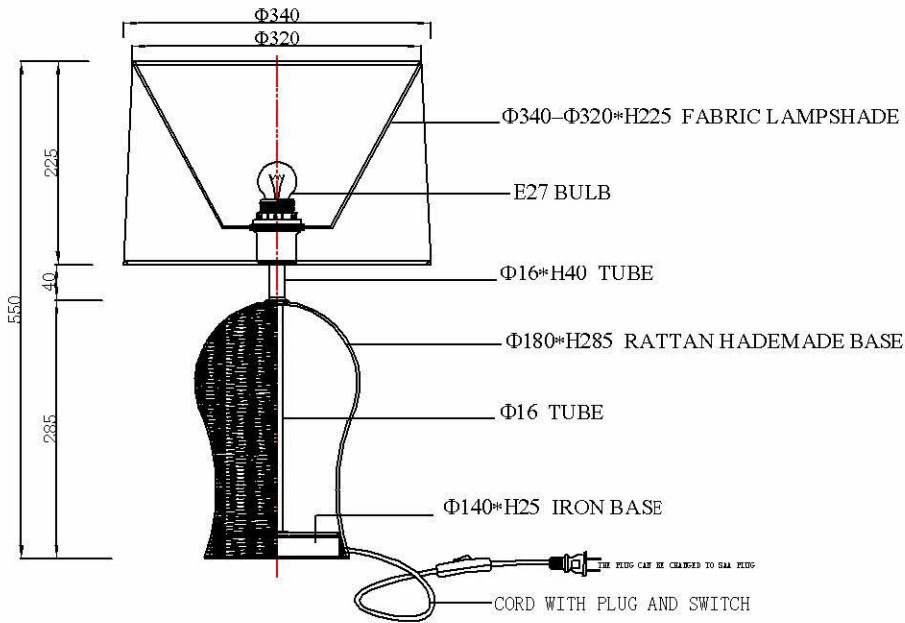

Shop Drawing

Picture:

ITEM NO.	MT195-1		
SIZE:	W340*H1550mm		
QTY:			
DESC. :	TABLE LAMP		
BULBS:	E27 BULB		
POWER:	1*60W=60W		
UNIT:	MM	SCALE:	1:9
DATE:	2013-10-18		