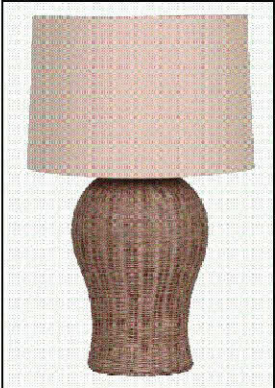

Shop Drawing

Picture:

ITEM NO.	MT195-1		
SIZE:	W340*H1550mm		
QTY:			
DESC. :	TABLE LAMP		
BULBS:	E27 BULB		
POWER:	1*60W=60W		
UNIT:	MM	SCALE:	1:9
DATE:	2013-10-18		