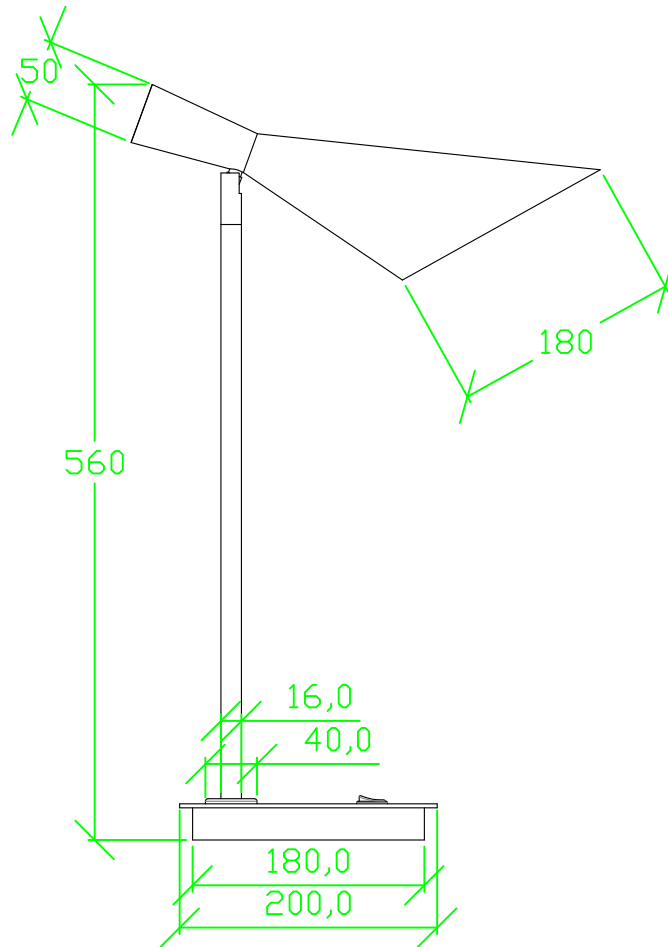

DO NOT SCALE DRAWING

Remark:

1. The swivel can be adjusted on left and right and up and down.
2. On/off round switch on plate, all electrical components are AU standard, three pin plug with 1.5m cord.
3. E27 holder, 6W LED bulb for light source
4. Finish TBA

ZONE	REV.	DESCRIPTION	DATE	ISSUE BY
------	------	-------------	------	----------

 <b>ZeroUNO</b> ZeroUNO Lighting		Product Name: Desk Reading Light	
		Project Name: <u>Byron Bay</u>	
Material:	Unit as below if unmarked: 1. Unit (mm) :	Producer: Chen Yong	Date: 2015-4-15
Weight:		Checker: Sonny Yu	Date: 2015-4-15
Finish:	Scale 1: 1	Approved By: _____	Date: _____
		Item No. _____	Page <u>1</u> OF <u>1</u>
		_____	Version: A0