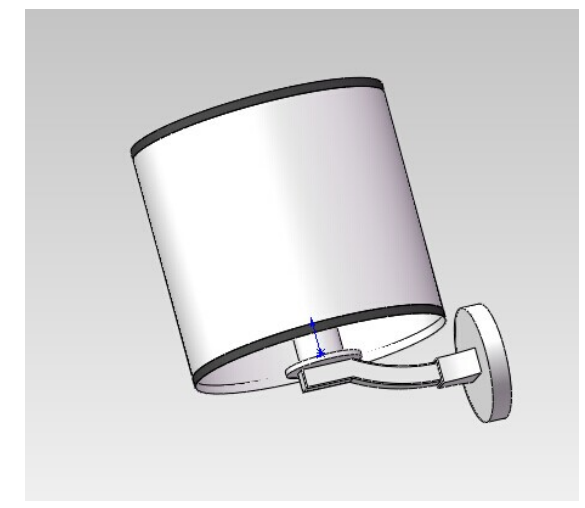

ZONE	REV.	DESCRIPTION	DATE	ISSUE BY
------	------	-------------	------	----------

1. Metal part finish with new DULUX color swatch
2. Fabric from 3 options, bronze bands on both top and bottom of shade trim
3. All electrical componenets are AU/NZ standard, and double insulation protection
4. E27 6W 4000K LED bulb for light source

 ZeroUNO ZeroUNO Lighting		Product Name: CPL Wall lamp	
		Project Name: CPL	
Material:	Unit as below if unmarked: 1. Unit (mm) ;	Producer: Chen Yong	Date 2014-10-24
Weight:		Checker: Sonny Yu	Date 2014-10-25
Finish:	Scale 1: 1	Approved By:	Date:
		Item No.	Page 1 OF 1
			Version: A0