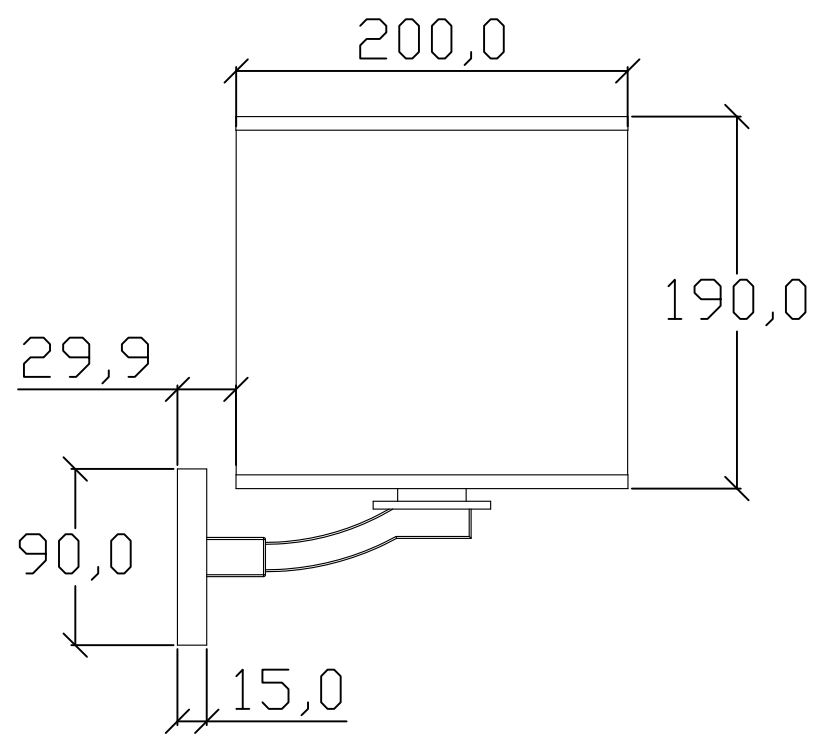

ZONE	REV.	DESCRIPTION	DATE	ISSUE BY
------	------	-------------	------	----------

1. Metal part finish with new DULUX color swatch
2. Fabric from 3 options, bronze bands on both top and bottom of shade trim
3. All electrical componenets are AU/NZ standard, and double insulation protection
4. E27 6W 4000K LED bulb for light source

 ZeroUNO ZeroUNO Lighting		Product Name: CPL Wall lamp	
		Project Name: CPL	
Material:	Unit as below if unmarked: 1. Unit (mm) ;	Producer: Chen Yong	Date 2014-10-24
Weight:		Checker: Sonny Yu	Date 2014-10-25
Finish:	Scale 1: 1	Approved By:	Date:
		Item No.	Page 1 OF 1
			Version: A0