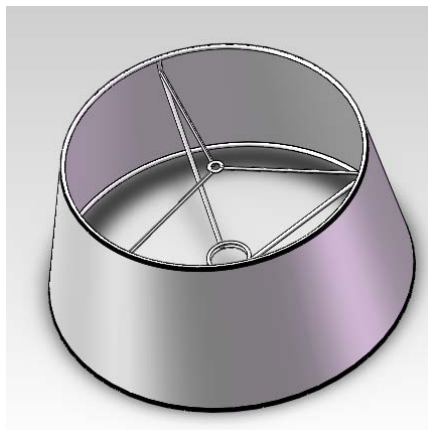

DO NOT SCALE DRAWING

ZONE	REV.	DESCRIPTION	DATE	ISSUE BY
------	------	-------------	------	----------

1. Metal parts finish with new DULUX color swatch
2. Shade fabric from 3 options, bronze bands on both top and bottom of shade trim
3. Diffuser is opaque PVC, 15mm down from top
4. Black round rocker switch on base plate(High quality)
5. 1.5m black cord with three pin AU plug, all electrical components are AU/NZ standard and double insulation protection
6. 6W E27 4000K LED lamp for light source

 <b>ZeroUNO</b> ZeroUNO Lighting		Product Name: <b>CPL Table lamp</b>	
		Project Name: <b>___CPL___</b>	
Material:	Unit as below if unmarked: 1. Unit (mm) ;	Producer: Chen Yong	Date 2014-10-24
Weight:		Checker: Sonny Yu	Date 2014-10-25
Finish:	Scale 1: 1	Approved By: /	Date: /
		Item No. /	Page <u>1</u> OF <u>1</u> Version: A0