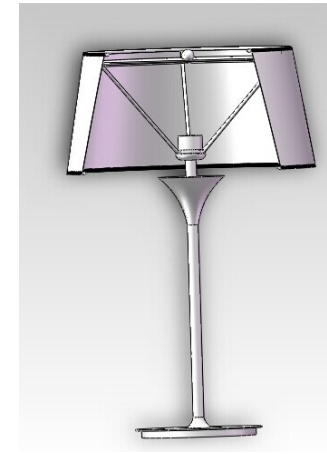

DO NOT SCALE DRAWING

ZONE	REV.	DESCRIPTION	DATE	ISSUE BY
------	------	-------------	------	----------

1. Metal parts finish with new DULUX color swatch
2. Shade fabric from 3 options, bronze bands on both top and bottom of shade trim
3. Diffuser is opaque PVC, 15mm down from top
4. Black round rocker switch on base plate(High quality)
5. 1.5m black cord with three pin AU plug, all electrical components are AU/NZ standard and double insulation protection
6. 6W E27 4000K LED lamp for light source

 <b>ZeroUNO</b> ZeroUNO Lighting		Product Name: <b>CPL Table lamp</b>	
		Project Name: <b>___CPL___</b>	
Material:	Unit as below if unmarked: 1. Unit (mm) ;	Producer: Chen Yong	Date 2014-10-24
Weight:		Checker: Sonny Yu	Date 2014-10-25
Finish:	Scale 1: 1	Approved By: /	Date: /
		Item No. /	Page <u>1</u> OF <u>1</u> Version: A0