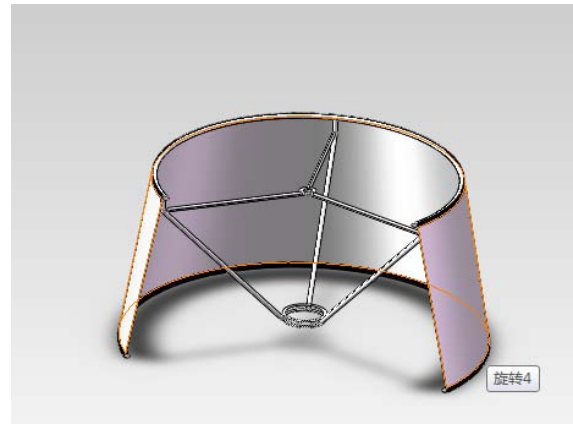

DO NOT SCALE DRAWING

ZONE	REV.	DESCRIPTION	DATE	ISSUE BY
------	------	-------------	------	----------

1. Metal parts finish with new DULUX color swatch
2. Shade fabric from 3 options, bronze bands on both top and bottom of shade trim
3. Diffuser is opaque PVC, 15mm down from top
4. Black round rocker switch on base plate(High quality)
5. 1.5m black cord with three pin AU plug, all electrical components are AU/NZ standard and double insulation protection
6. 6W E27 4000K LED lamp for light source

 <b>ZeroUNO</b> ZeroUNO Lighting		Product Name: <b>CPL Table lamp</b>	
		Project Name: <b>___CPL___</b>	
Material:	Unit as below if unmarked: 1. Unit (mm) ;	Producer: Chen Yong	Date 2014-10-24
Weight:		Checker: Sonny Yu	Date 2014-10-25
Finish:	Scale 1: 1	Approved By: /	Date: /
		Item No. /	Page <u>1</u> OF <u>1</u> Version: A0