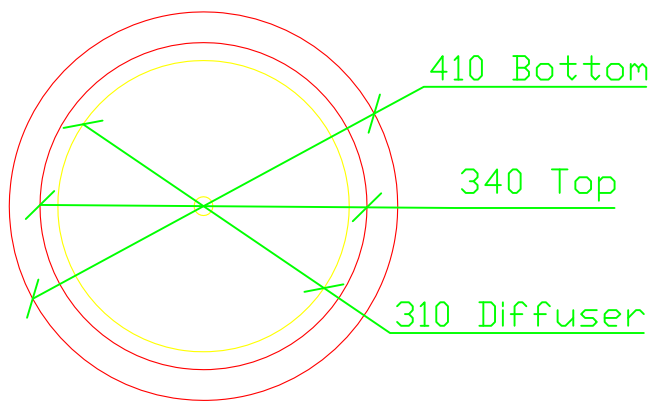

DO NOT SCALE DRAWING

ZONE	REV.	DESCRIPTION	DATE	ISSUE BY
------	------	-------------	------	----------

1. Metal parts finish with new DULUX color swatch
2. Shade fabric from 3 options, bronze bands on both top and bottom of shade trim
3. Diffuser is opaque PVC, 15mm down from top
4. Black round rocker switch on base plate(High quality)
5. 1.5m black cord with three pin AU plug, all electrical components are AU/NZ standard and double insulation protection
6. 6W E27 4000K LED lamp for light source