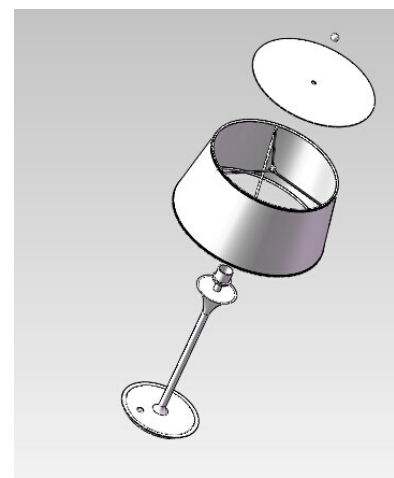

DO NOT SCALE DRAWING

ZONE	REV.	DESCRIPTION	DATE	ISSUE BY
------	------	-------------	------	----------

1. Metal parts finish with new DULUX color swatch
2. Shade fabric from 3 options, bronze bands on both top and bottom of shade trim
3. Diffuser is opaque PVC, 15mm down from top
4. Black round rocker switch on base plate(High quality)
5. 1.5m black cord with three pin AU plug, all electrical components are AU/NZ standard and double insulation protection
6. 6W E27 4000K LED lamp for light source

 <b>ZeroUNO</b> ZeroUNO Lighting		Product Name: <b>CPL Table lamp</b>	
		Project Name: <b>___CPL___</b>	
Material:	Unit as below if unmarked: 1. Unit (mm) ;	Producer: Chen Yong	Date 2014-10-24
Weight:		Checker: Sonny Yu	Date 2014-10-25
Finish:	Scale 1: 1	Approved By: /	Date: /
		Item No. /	Page <u>1</u> OF <u>1</u> Version: A0