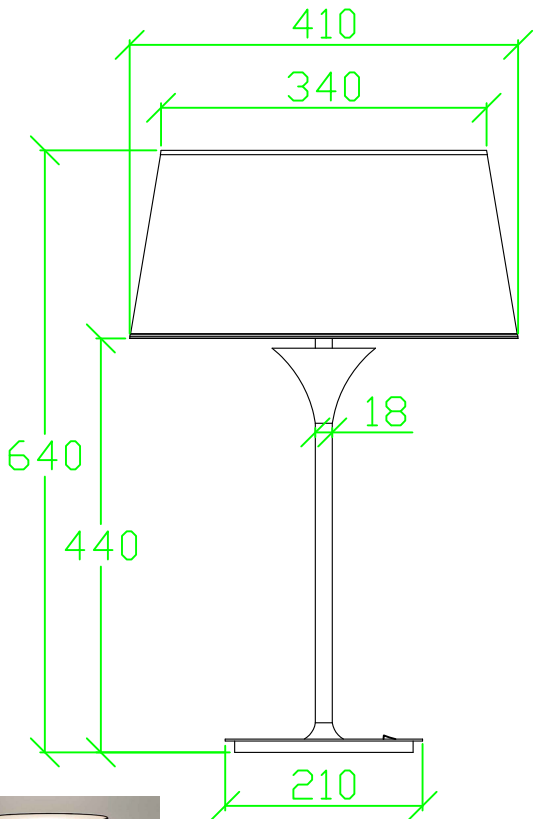

DO NOT SCALE DRAWING

ZONE	REV.	DESCRIPTION	DATE	ISSUE BY
------	------	-------------	------	----------

1. Metal parts finish with new DULUX color swatch
2. Shade fabric from 3 options, bronze bands on both top and bottom of shade trim
3. Diffuser is opaque PVC, 15mm down from top
4. Black round rocker switch on base plate(High quality)
5. 1.5m black cord with three pin AU plug, all electrical components are AU/NZ standard and double insulation protection
6. 6W E27 4000K LED lamp for light source

 <b>ZeroUNO</b> ZeroUNO Lighting		Product Name: <b>CPL Table lamp</b>	
		Project Name: <b>___CPL___</b>	
Material:	Unit as below if unmarked: 1. Unit (mm) ;	Producer: Chen Yong	Date 2014-10-24
Weight:		Checker: Sonny Yu	Date 2014-10-25
Finish:	Scale 1: 1	Approved By: /	Date: /
		Item No. /	Page <u>1</u> OF <u>1</u> Version: A0